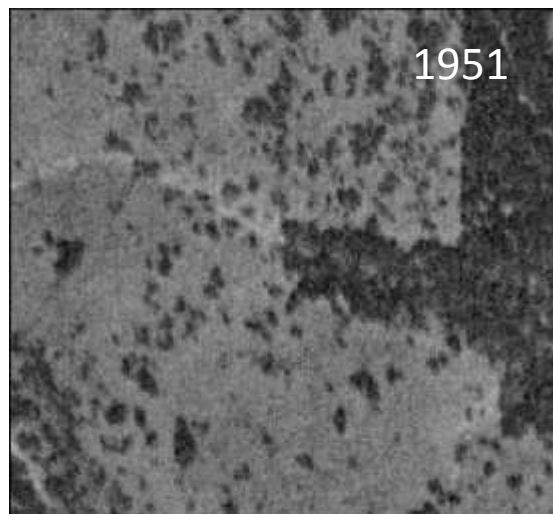

Woody Plant Encroachment in C. Texas

Time series of
aerial photographs
collected from TNRIS

0 100 200 400 Meters

Woody Plant Encroachment

- primarily Ashe juniper (*Juniperus ashei*)
- fire suppression
- overgrazing
- climate change?